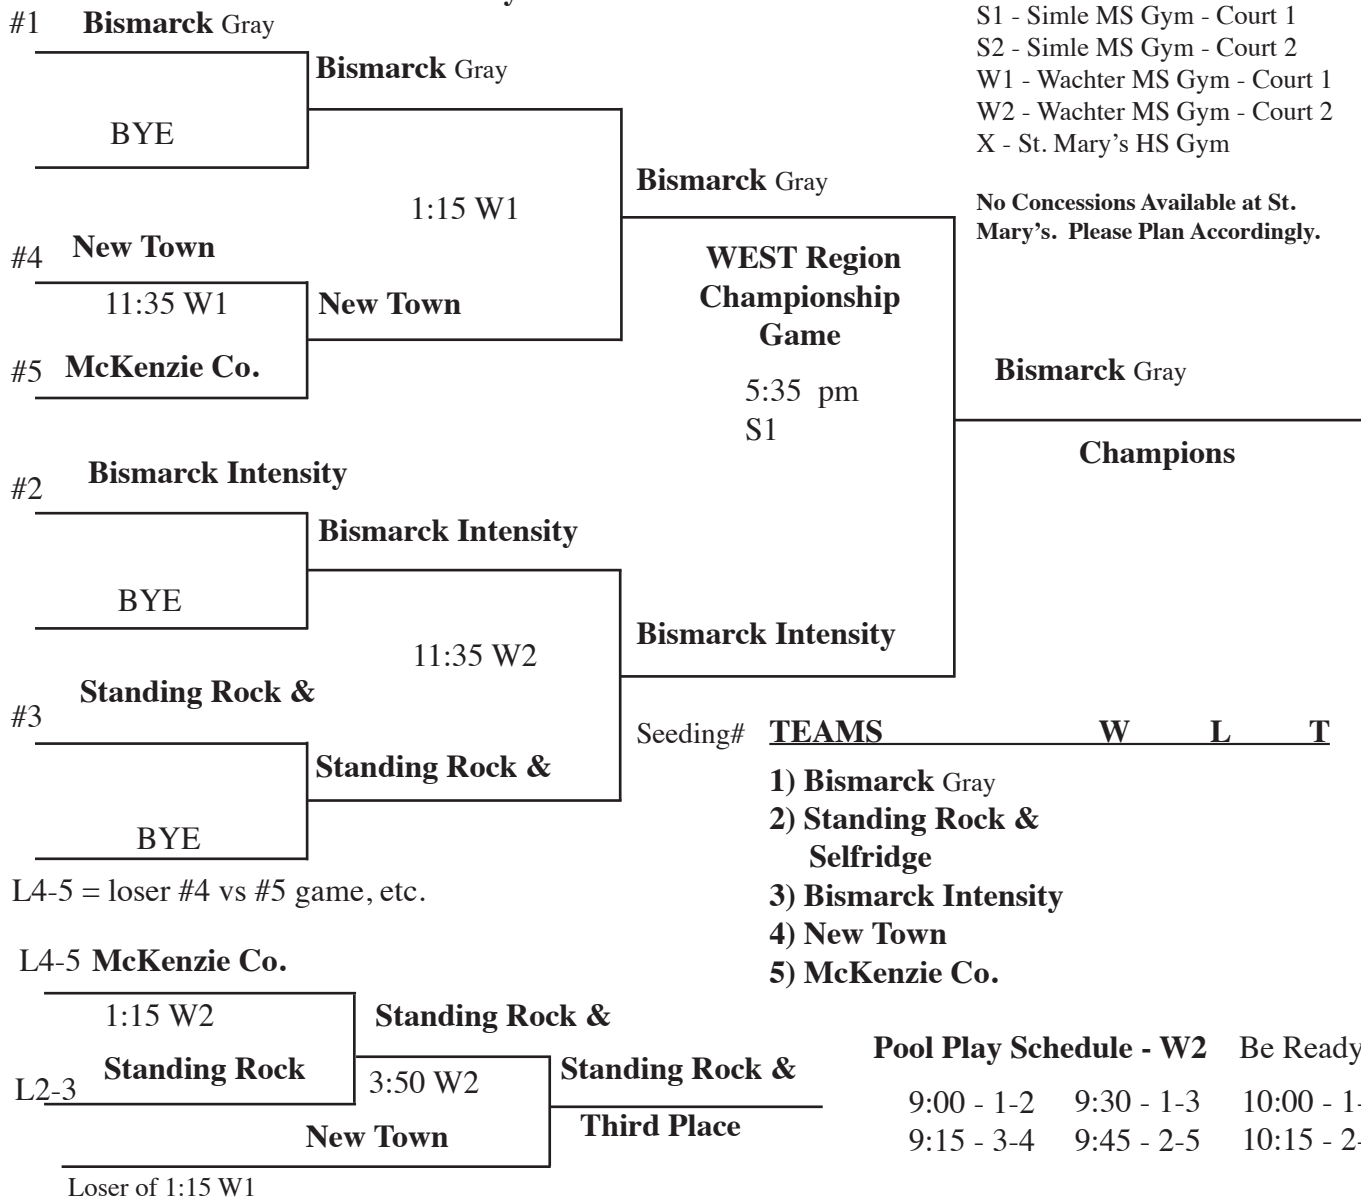

STATE!

The WEST Region champion and runner-up will be the first teams invited to play in the North Dakota State Championships in Jamestown on Saturday, April 2. Invitations will be provided after the regional championship game.

Pacesetter Open!

Teams with first-round wins or finishes of .500 or better will be invited to play in the four-state Pacesetter Open this summer in Redwood Falls, MN on Saturday, June 4. It should be a great family weekend at a fabulous 6-court facility in the beautiful Minnesota River Valley. Invitations will be provided to qualifying teams at the conclusion of their last game.

Pool Play Guidelines

Each team will play each of the other four teams once in an 8-minute pool game with stoppd time the final one minute. One timeout is allowed. Bonus of two shots will apply on the 4th foul. Teams will then be ranked 1-2-3-4-5 and seeded into the main tournament. No overtimes - tie games end in a tie. Tiebreakers: 1) head-to-head, 2) total point differential, 3) fewer points allowed (total), and 4) coin flip

L4-5 = loser #4 vs #5 game, etc.

L4-5 McKenzie Co.

Loser of 1:15 W1