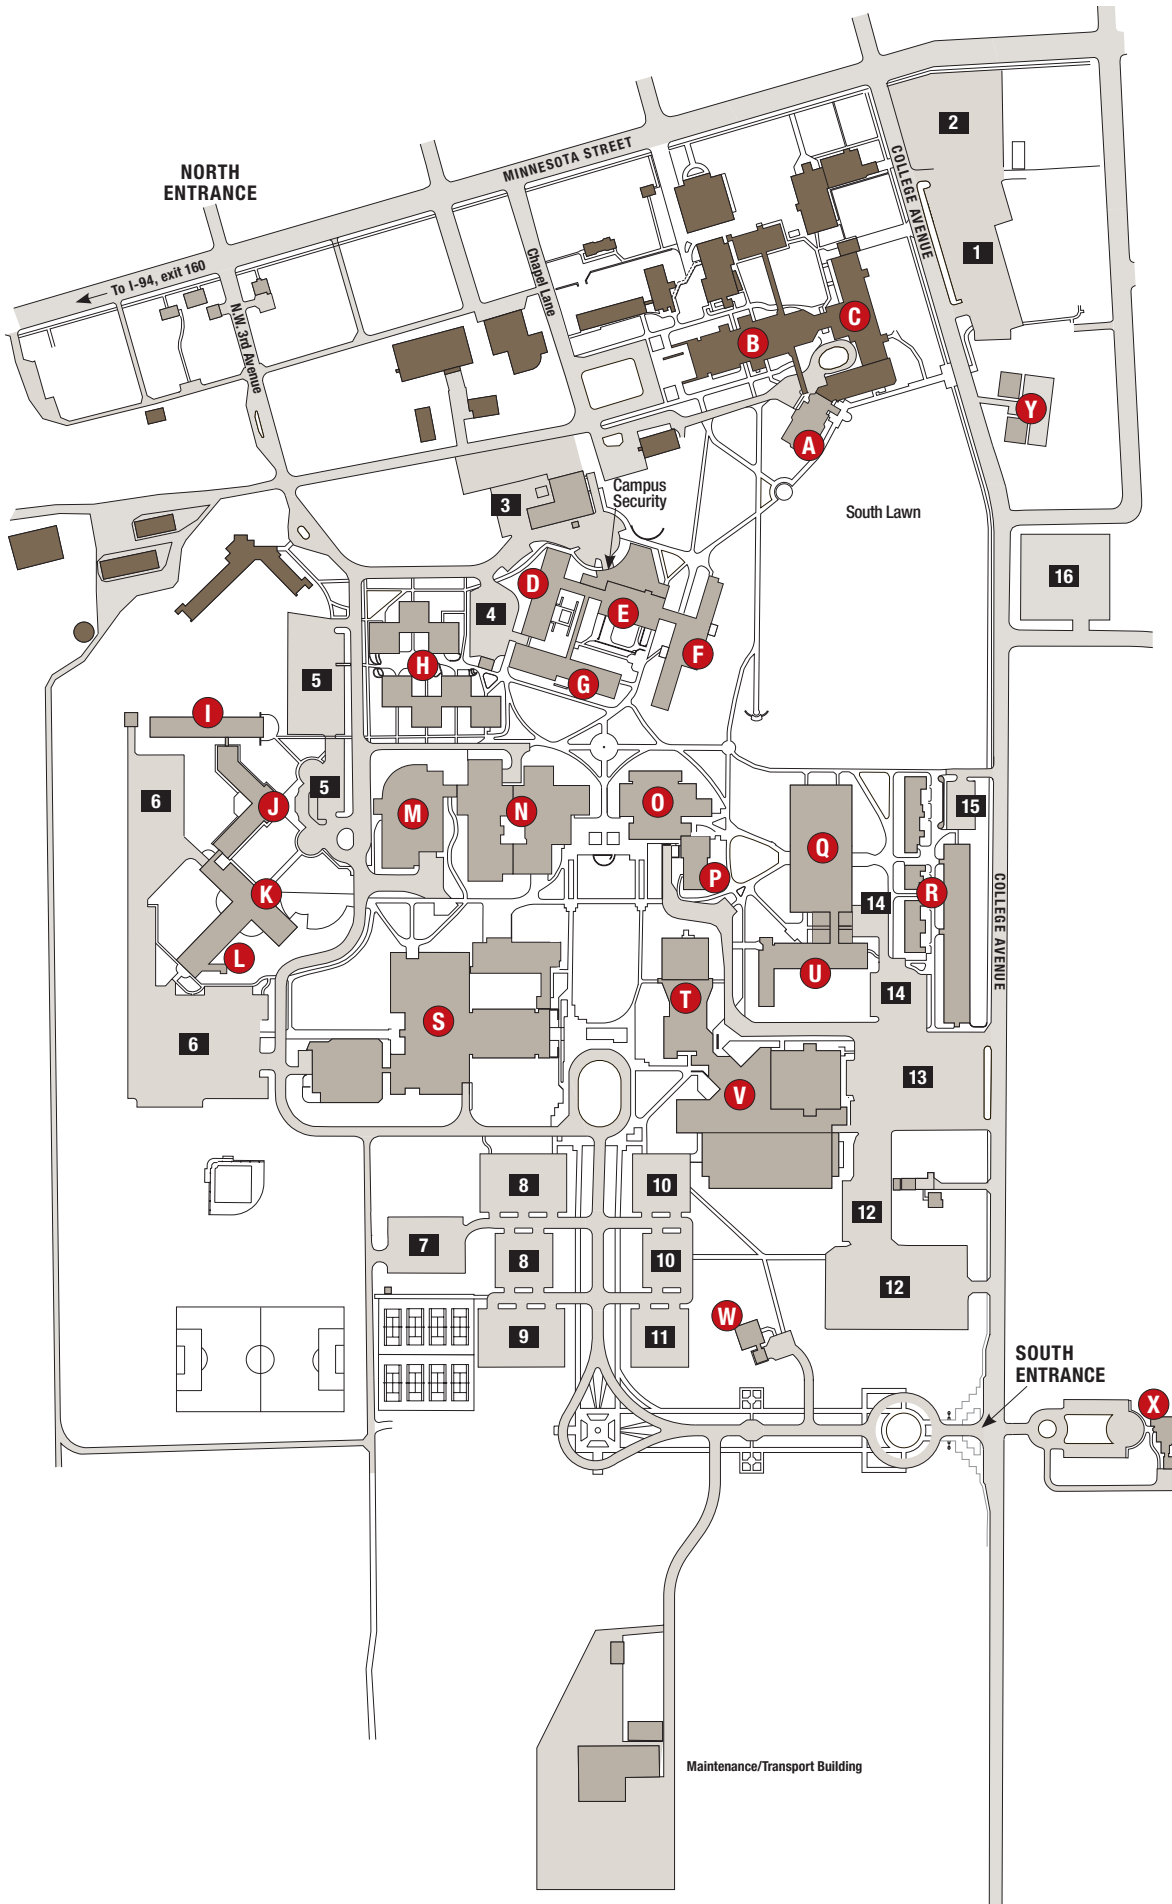

Campus Guide

- A Main Building**
Teresa Reception Center,
South Lawn
- B Sacred Heart Chapel (Monastery)**
- C Main Convent (Monastery)**
- D Regina Hall**
- E Mary Hall Commons**
Bookstore, Post Office,
Campus Security
- F Aurora Hall**
- G Corona Hall**
- H West Apartments**
Dominica, Gable, Girgen,
Schumacher, Smith, Sohler
- I Brian Hall**
- J Margretta Hall**
- K Lottie & Frank J. Ardolf Jr. Hall**
- L Health Center**
- M Gorecki Dining & Conference Center**
- N Clemens Library**
- O Ardolf Science Center**
- P Academic Services Building**
- Q Henrita Academic Building**
- R East Apartments**
Luetmer, McDonald, Wirth,
Zierden
- S Benedicta Arts Center**
Colman Theater, Escher
Auditorium, Gallery Lounge,
Gorecki Family Theater,
Gorecki Gallery, Sandra &
Steven's Courtyard Garden
- T Murray Hall & Pool**
- U Richarda Hall**
- V Haehn Campus Center**
Claire Lynch Hall,
Clemens Field House,
Alumnae Hall, McGlynn's,
O'Connell's
- W Idzerda House**
- X Renner House**
The President's Residence
- Y College Avenue Apartments**

PARKING
Guests: Lots 1, 5, 6, 8, 10, 12, 16
Student Parking: Lots 2, 4, 6, 7,
 9, 11, 12, 13, 15, 16
Employees: Lots 1, 3, 8, 10,
 12, 14, 16

COLLEGE OF
Saint Benedict