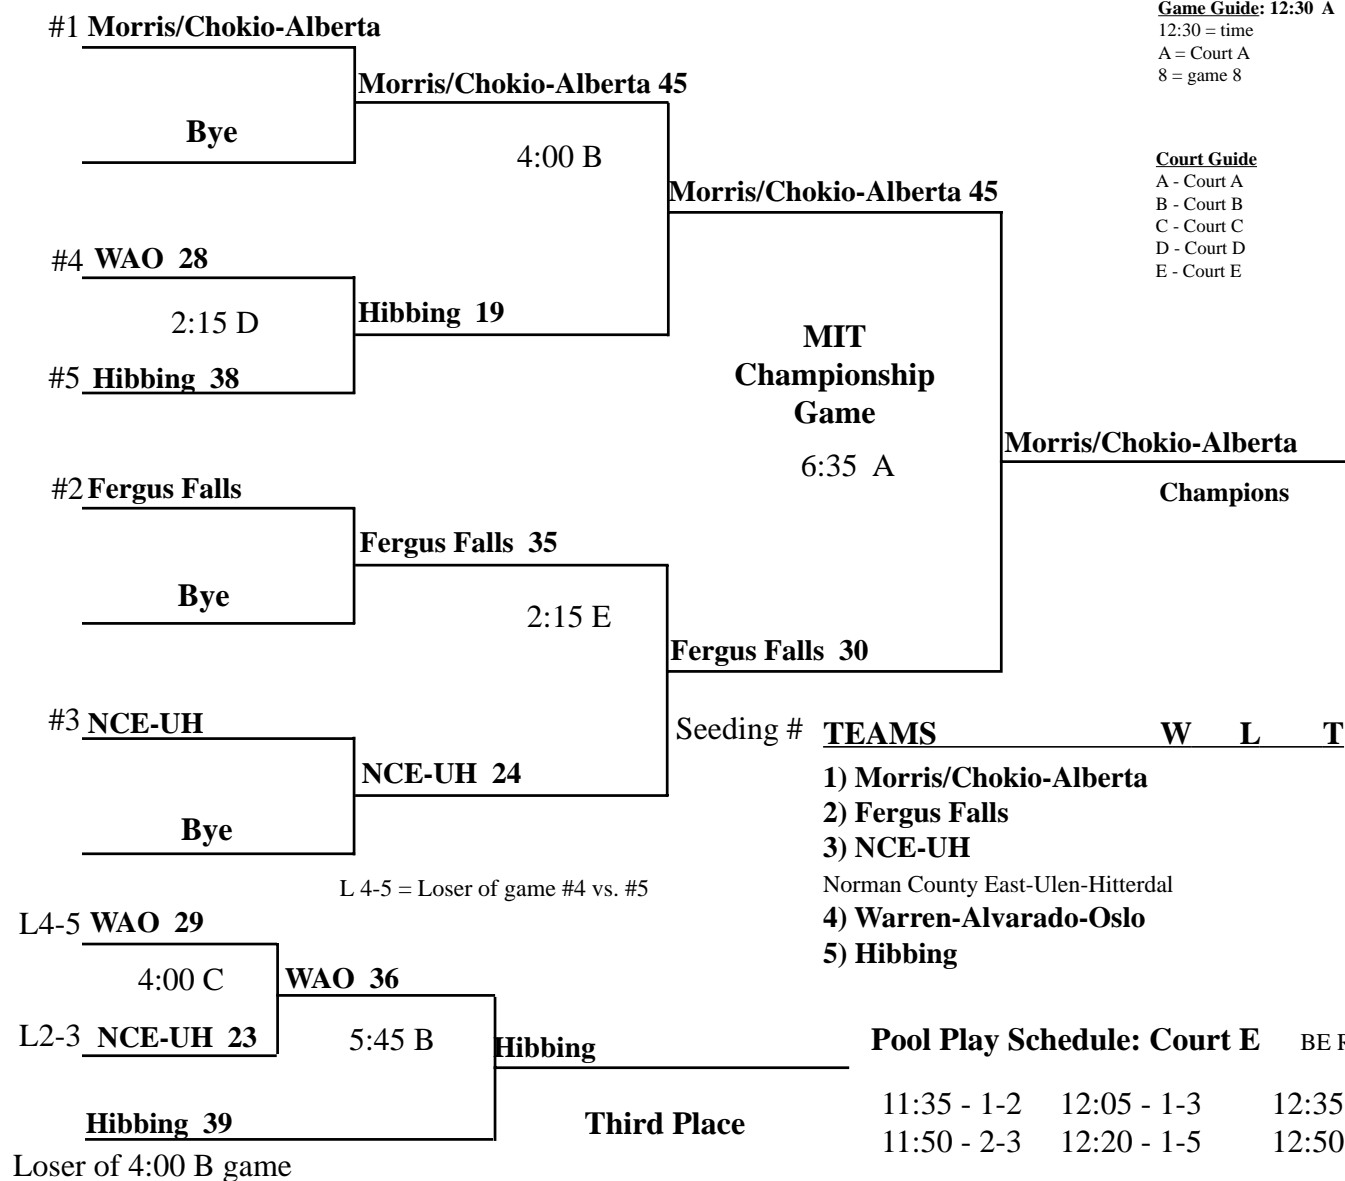

Hibbing 2017 Pacesetter Minnesota Invitational Basketball Tournament

Maple Grove Middle School • Maple Grove, MN • 9th Grade Girls • Saturday, June 24

Address: 7000 Hemlock Lane N - Entrance & parking in back of school

* All teams begin with pool play listed @ bottom right

Seeding #

“Pacesetter...Where Players Get Better”

Check camps for 2017:
Championship Basketball Camps!
(HS & College Champions as directors)
3 days Tues-Thurs • 28 hours

June & July OPTIONS:

- Shooting camps
- Jump shooting & Advanced Skills
- All-skills camps
- Combo camps (All-skills & shooting)

www.pacesettersports.net

Relax this summer...

FREE PONTOON! Stay in *Horizon* or *Call of the Loon* cabins and get FREE pontoon rental all week.

Big Lake Wilderness Lodge - north of Ely, MN
www.biglakelodge.com
Gorgeous • Remote • Relaxing **“You’ve EARNED it!”**

Pool Play Guidelines

Each team will play each of the other four teams once in an 8-minute pool game with stopped time the final one minute. One timeout is allowed. Bonus of two shots will apply on the 4th foul. Teams will then be ranked 1-2-3-4-5 and seeded into the main tournament. No overtimes - tie game will remain a tie. Tiebreakers: 1) head-to-head, 2) total point differential for all four games, 3) fewer points allowed, 4) coin flip.

Officials/timers: An 8-minute pool game = 1/4 game.

Loser of 4:00 B game