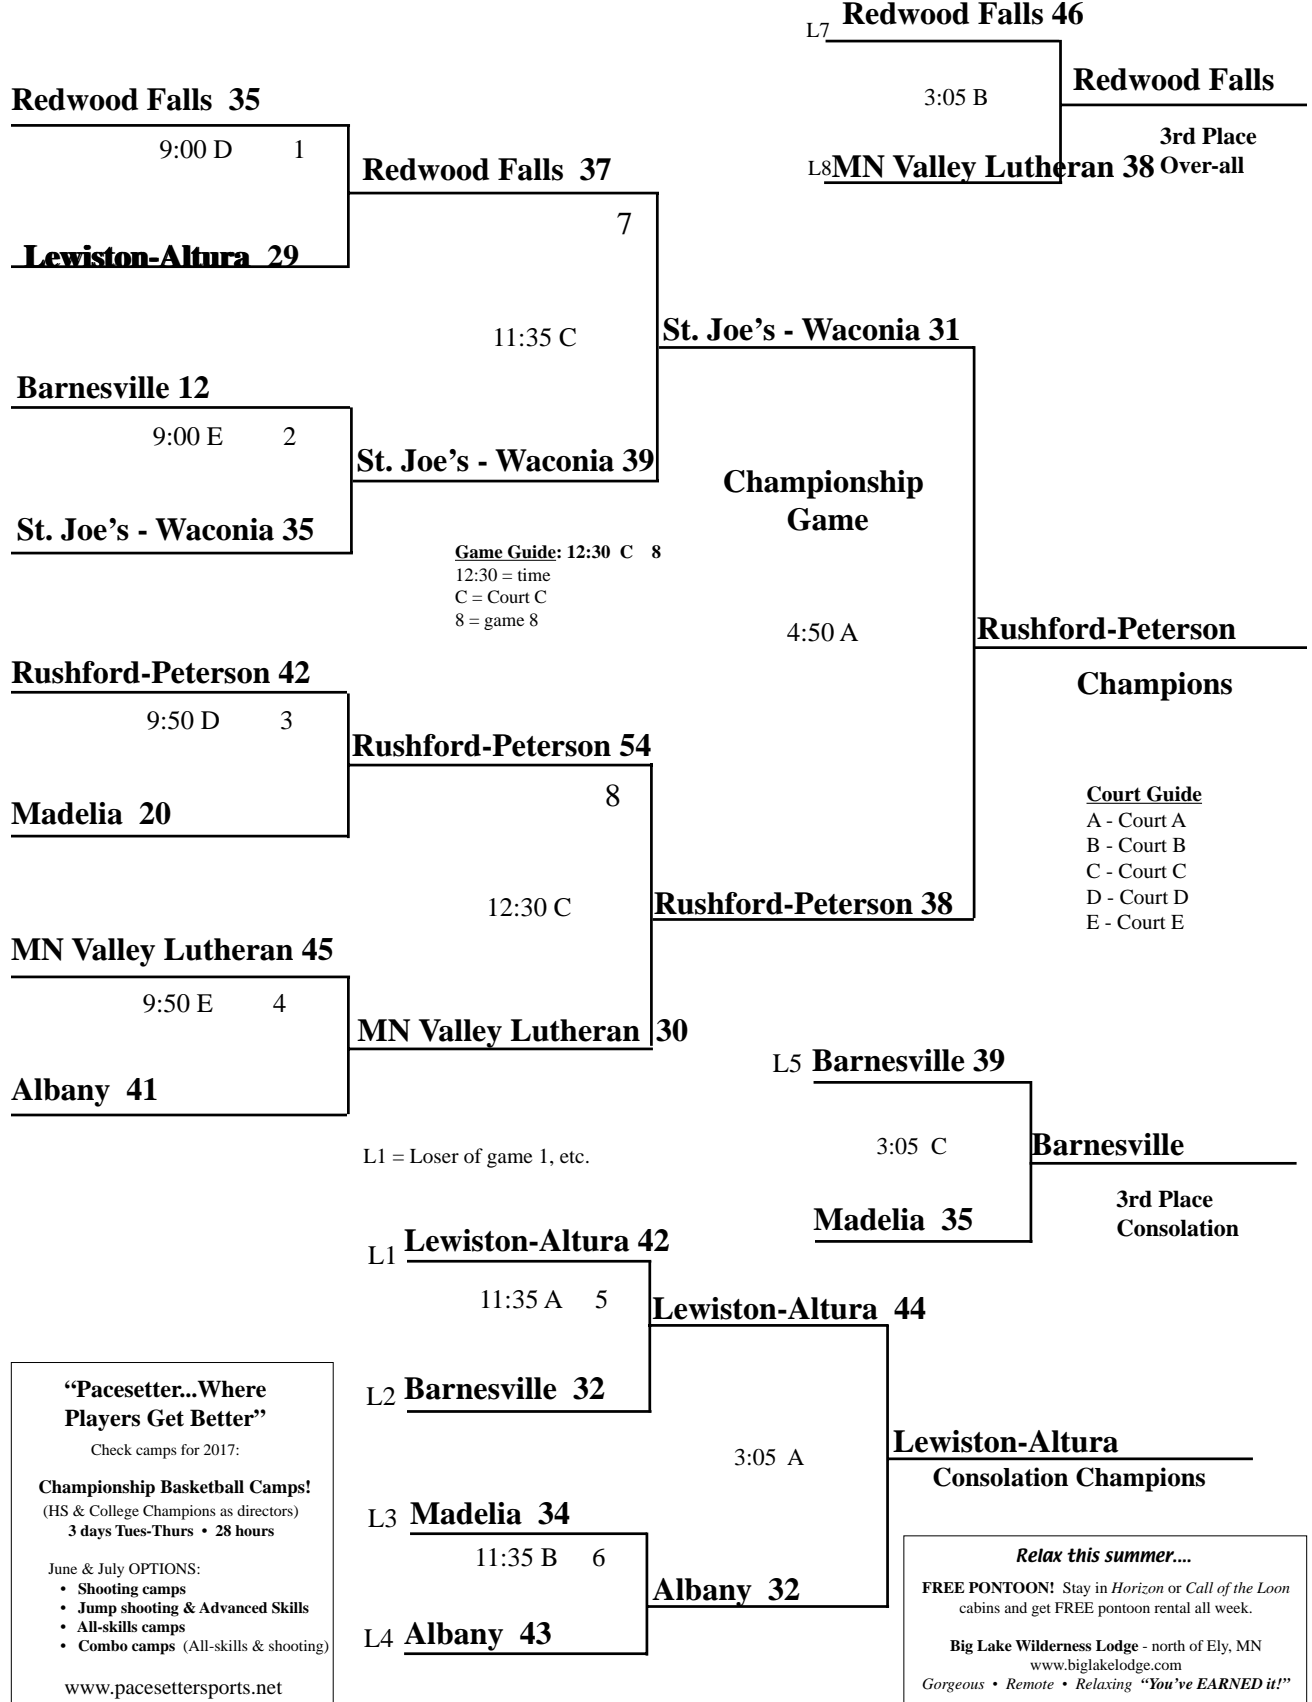

2017 Pacesetter Minnesota Invitational Basketball Tournament

Maple Grove Middle School • Maple Grove, MN • 7th Grade Boys • Saturday, June 24

Address: 7000 Hemlock Lane N - Entrance & parking in back of school

www.pacesettersports.net

Relax this summer...
FREE PONTOON! Stay in *Horizon* or *Call of the Loon* cabins and get FREE pontoon rental all week.
Big Lake Wilderness Lodge - north of Ely, MN
www.biglakelodge.com
Gorgeous • Remote • Relaxing “You’ve EARNED it!”