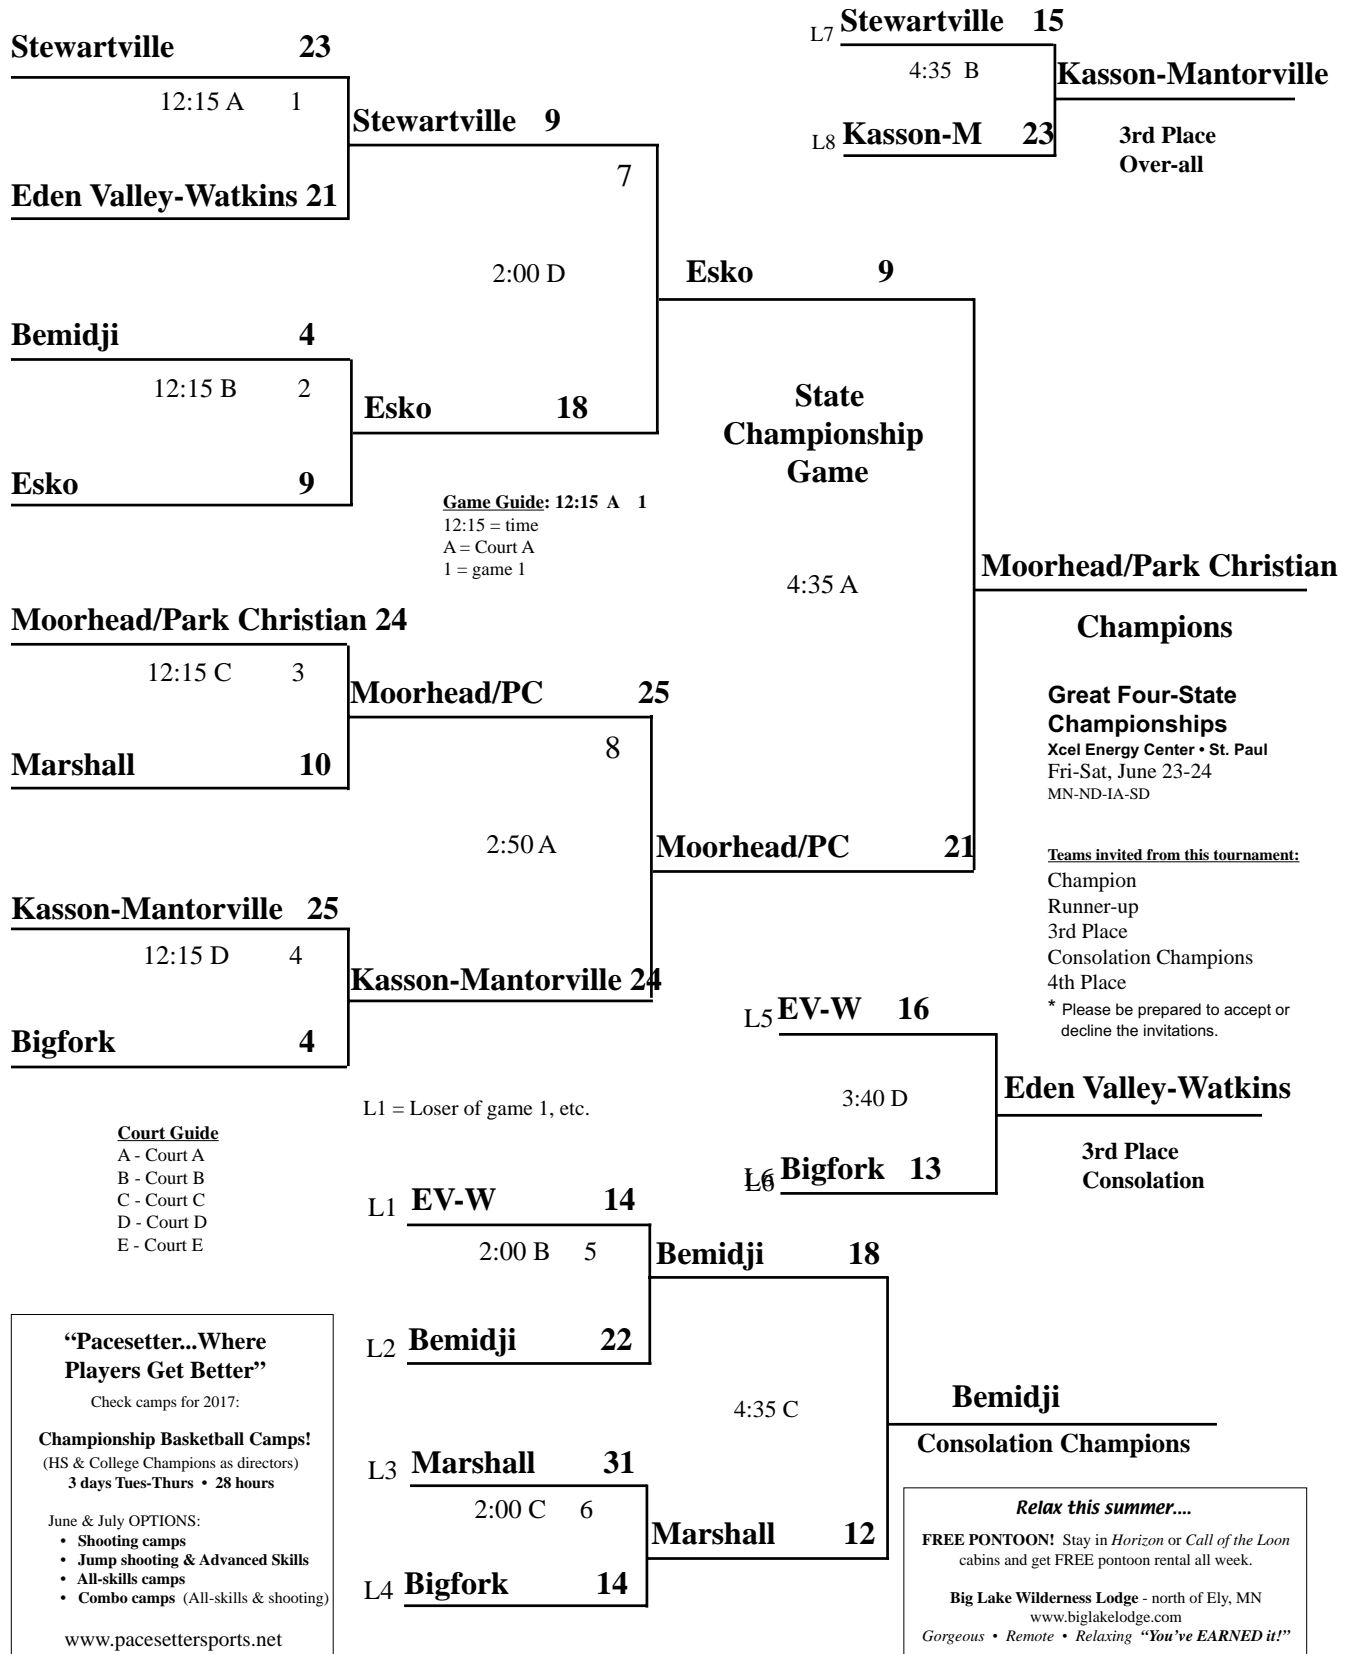

# 2017 Pacesetter Minnesota Youth Basketball State Championship

Maple Grove Middle School • Maple Grove, MN • 4th Grade Girls • Sunday, June 11

Address: 7000 Hemlock Lane N - Entrance & parking in back of school

**Game Guide:** 12:15 A 1  
12:15 = time  
A = Court A  
1 = game 1

L1 = Loser of game 1, etc.