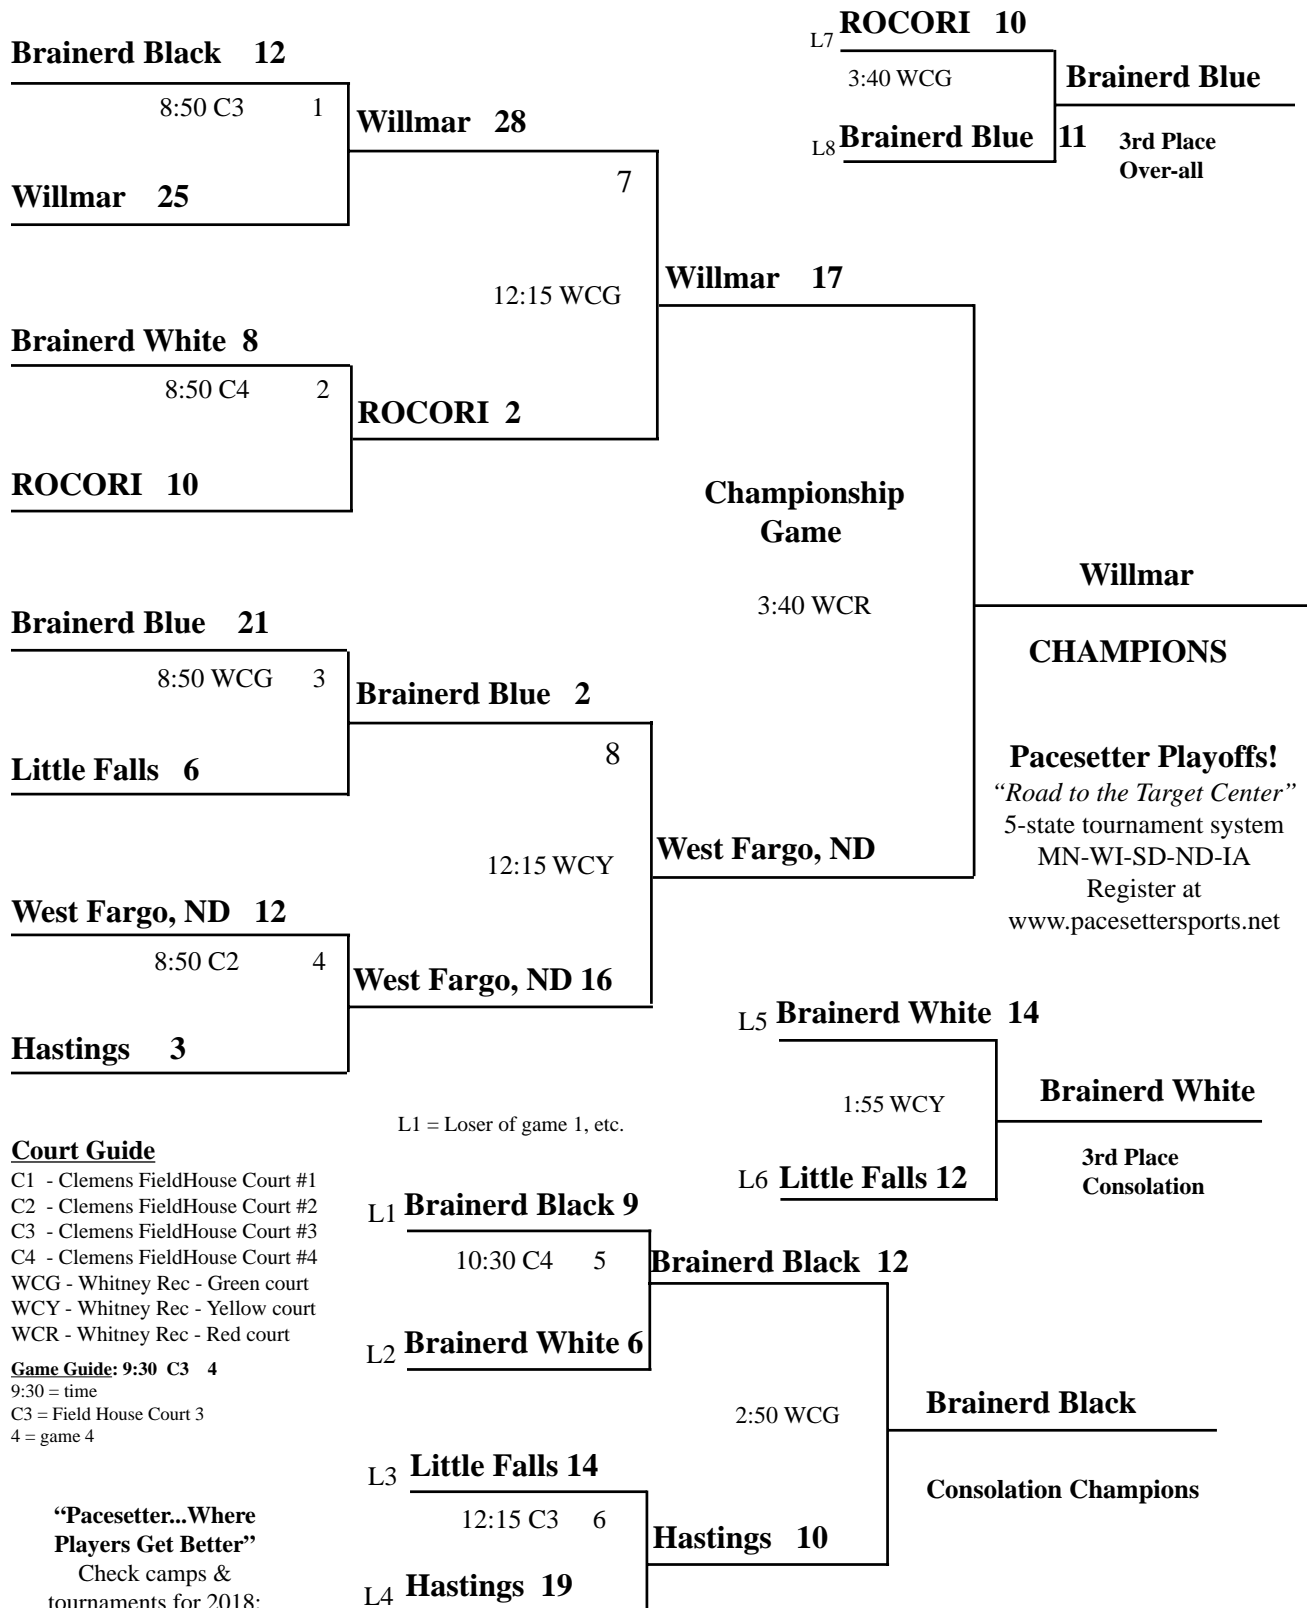

Pacesetter March Winter Classic Basketball Tournament

College of St. Benedict, St. Joseph, MN • Whitney Center, St. Cloud • 4th Grade Girls • Sunday, March 4

Clemens Field House in the Haehn Campus Center Address: 37 Co. Road 121 St. Joseph - 56374

Whitney Rec Center Address: 1529 Northway Drive St. Cloud - 56303

L1 = Loser of game 1, etc.

Court Guide

- C1 - Clemens FieldHouse Court #1
- C2 - Clemens FieldHouse Court #2
- C3 - Clemens FieldHouse Court #3
- C4 - Clemens FieldHouse Court #4
- WCG - Whitney Rec - Green court
- WCY - Whitney Rec - Yellow court
- WCR - Whitney Rec - Red court

Game Guide: 9:30 C3 4

9:30 = time

C3 = Field House Court 3

4 = game 4

**“Pacesetter...Where
Players Get Better”**

Check camps &
tournaments for 2018:

www.pacesettersports.net

Pacesetter Playoffs!
“Road to the Target Center”
 5-state tournament system
 MN-WI-SD-ND-IA
 Register at
www.pacesettersports.net