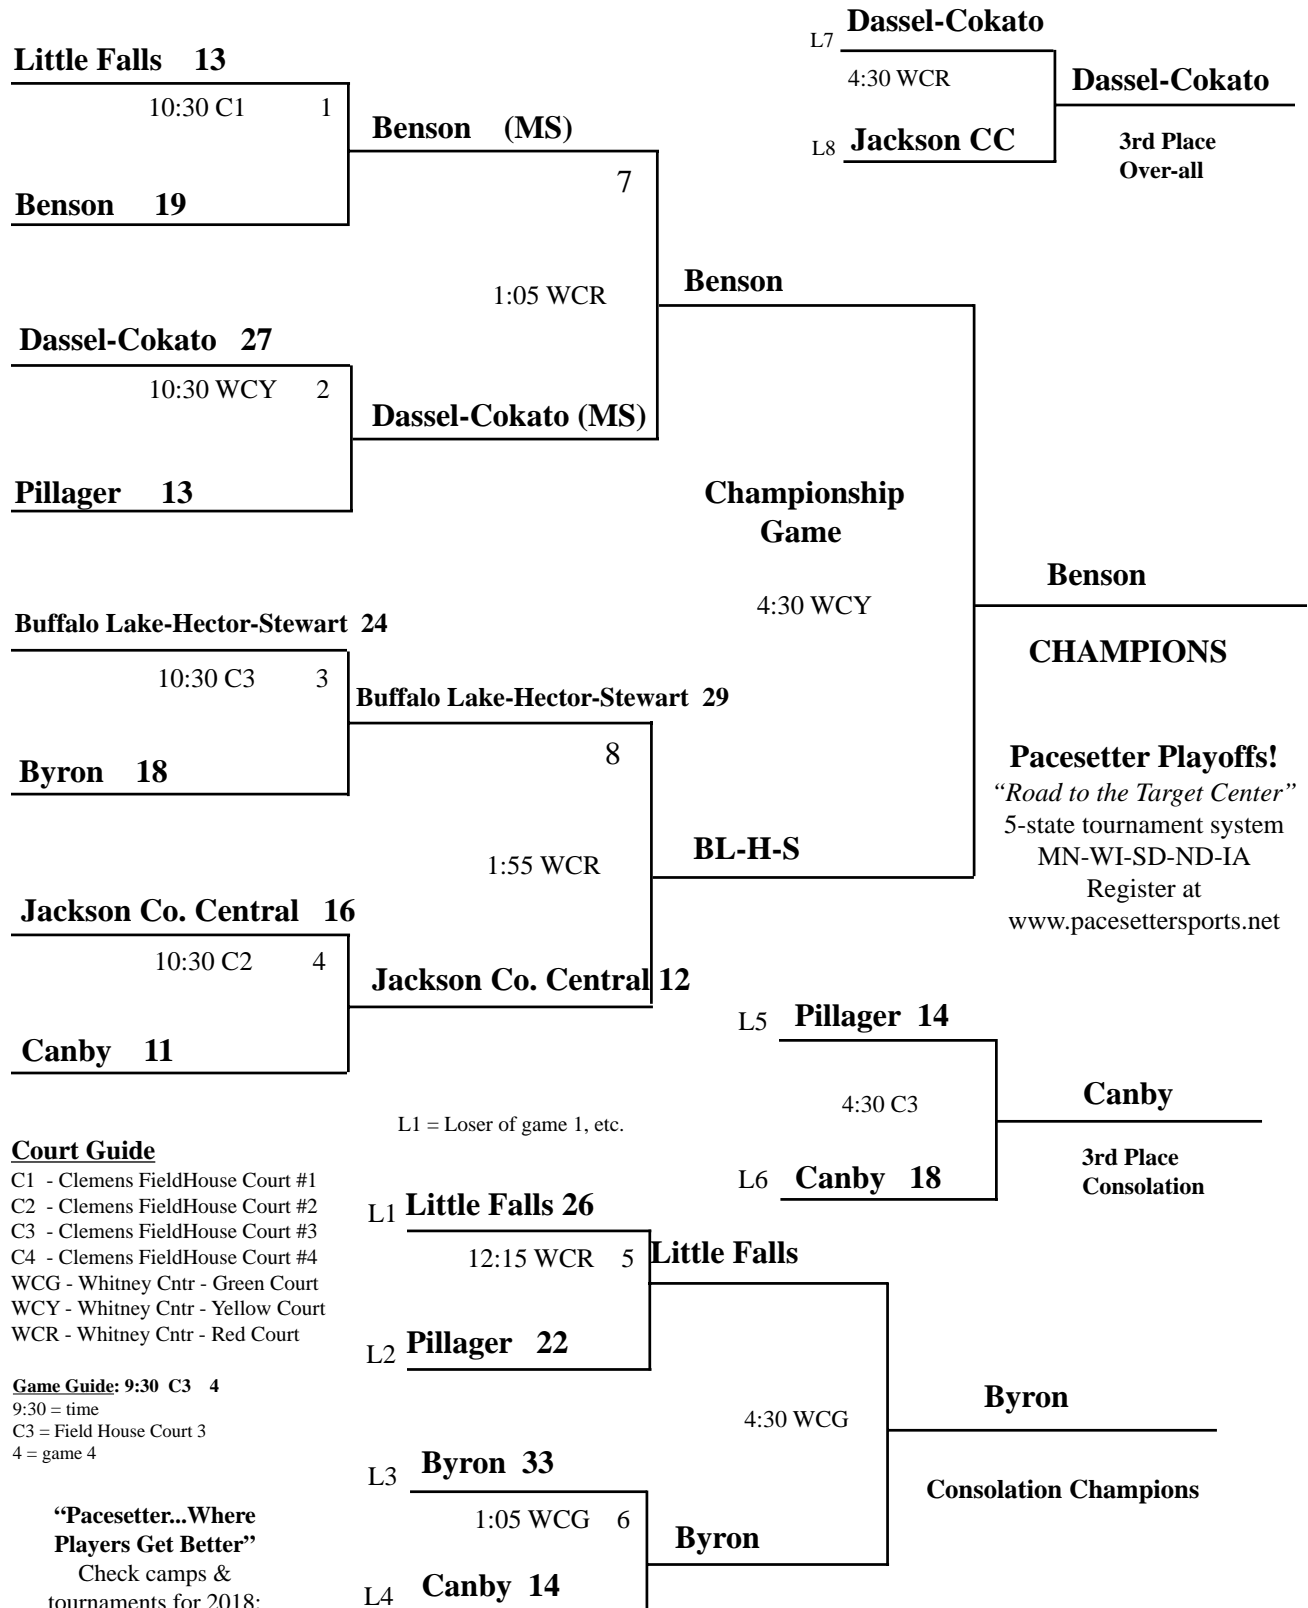

Pacesetter March Winter Classic Basketball Tournament

College of St. Benedict, St. Joseph, MN • Whitney Center, St. Cloud • 8th Grade Girls • Sunday, March 4

Clemens Field House in the Haehn Campus Center Address: 37 Co. Road 121 St. Joseph - 56374

Whitney Rec Center Address: 1529 Northway Drive St. Cloud - 56303

Court Guide

- C1 - Clemens FieldHouse Court #1
- C2 - Clemens FieldHouse Court #2
- C3 - Clemens FieldHouse Court #3
- C4 - Clemens FieldHouse Court #4
- WCG - Whitney Cntr - Green Court
- WCY - Whitney Cntr - Yellow Court
- WCR - Whitney Cntr - Red Court

Game Guide: 9:30 C3 4

- 9:30 = time
- C3 = Field House Court 3
- 4 = game 4

**"Pacesetter...Where
Players Get Better"**

Check camps &
tournaments for 2018:

www.pacesettersports.net

L1 = Loser of game 1, etc.